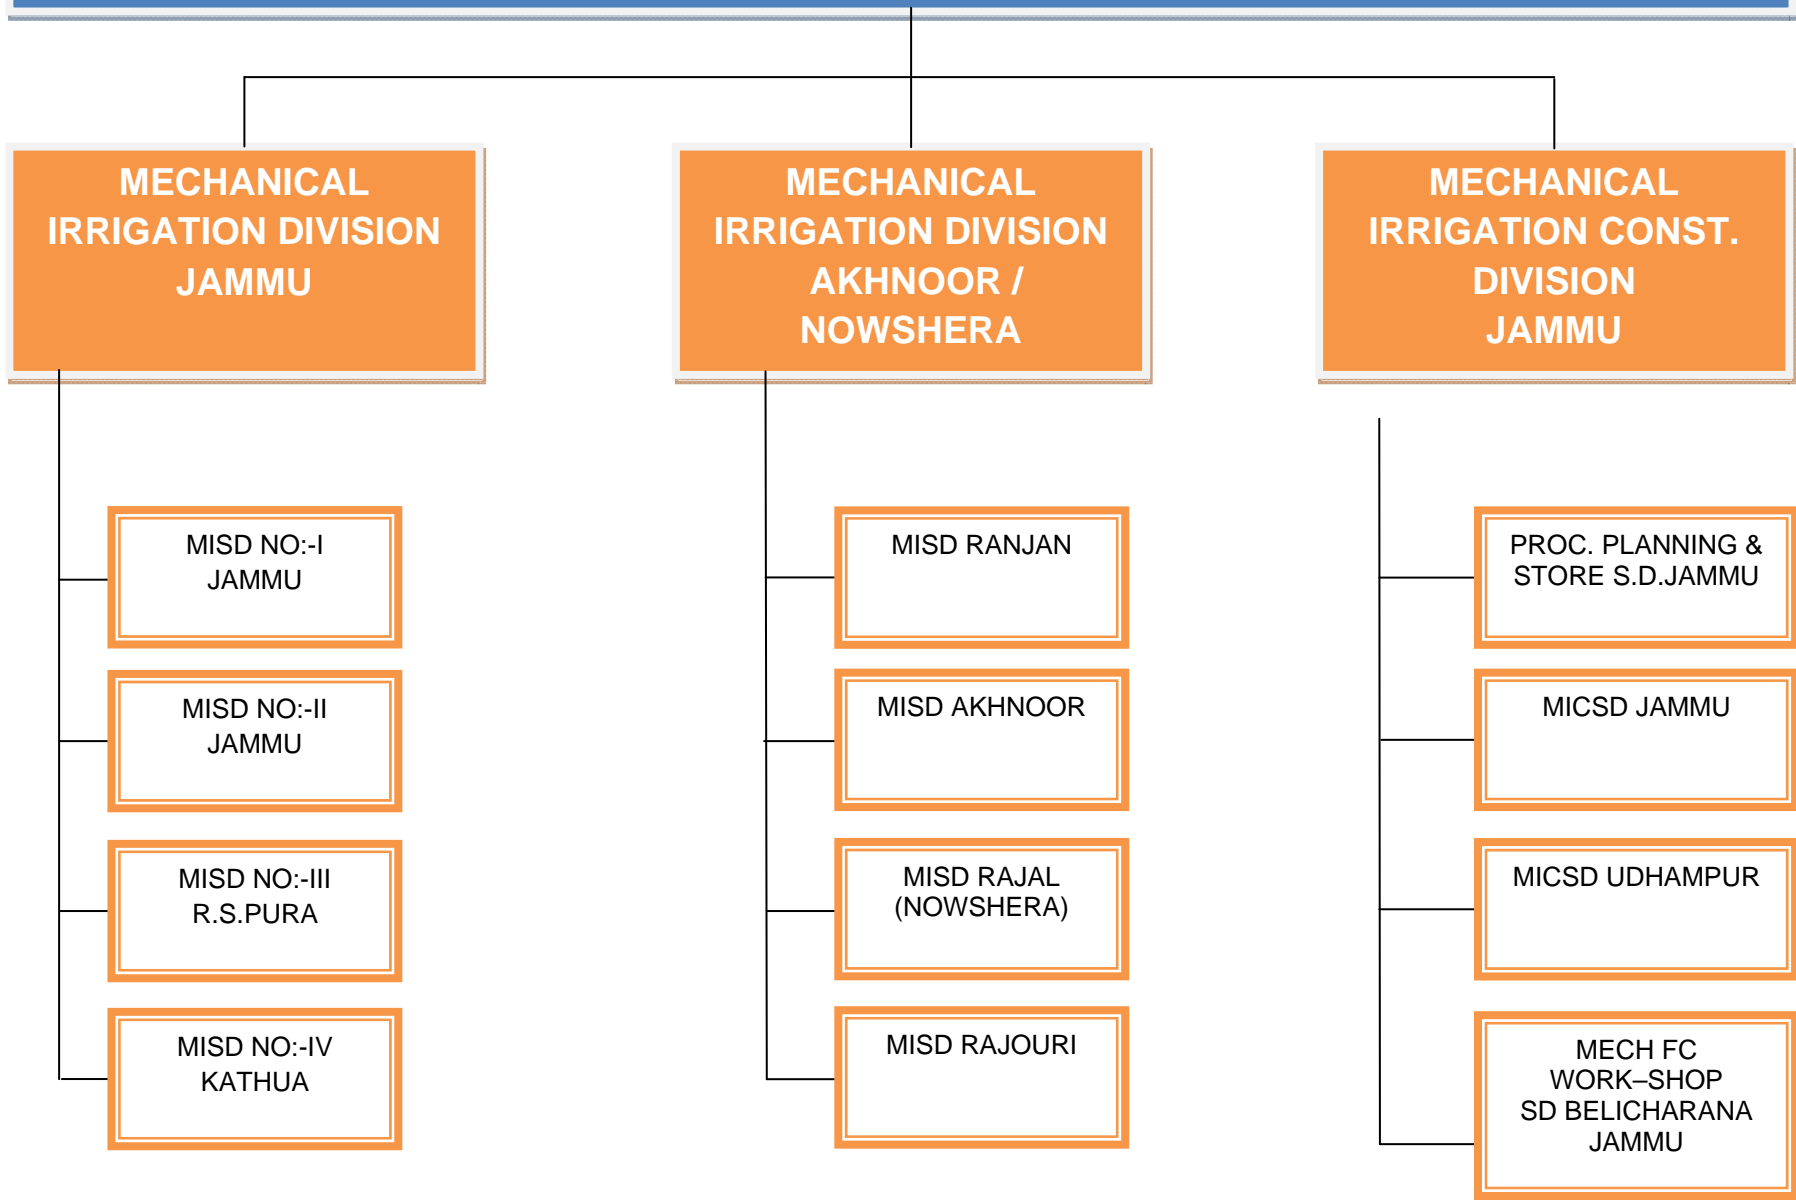

**SUPERINTENDING ENGINEER
MECHANICAL IRRIGATION & FLOOD CONTROL CIRCLE, JAMMU**

**MECHANICAL
IRRIGATION DIVISION
JAMMU**

MISD NO:-I
JAMMU

MISD NO:-II
JAMMU

MISD NO:-III
R.S.PURA

MISD NO:-IV
KATHUA

**MECHANICAL
IRRIGATION DIVISION
AKHNOOR /
NOWSHERA**